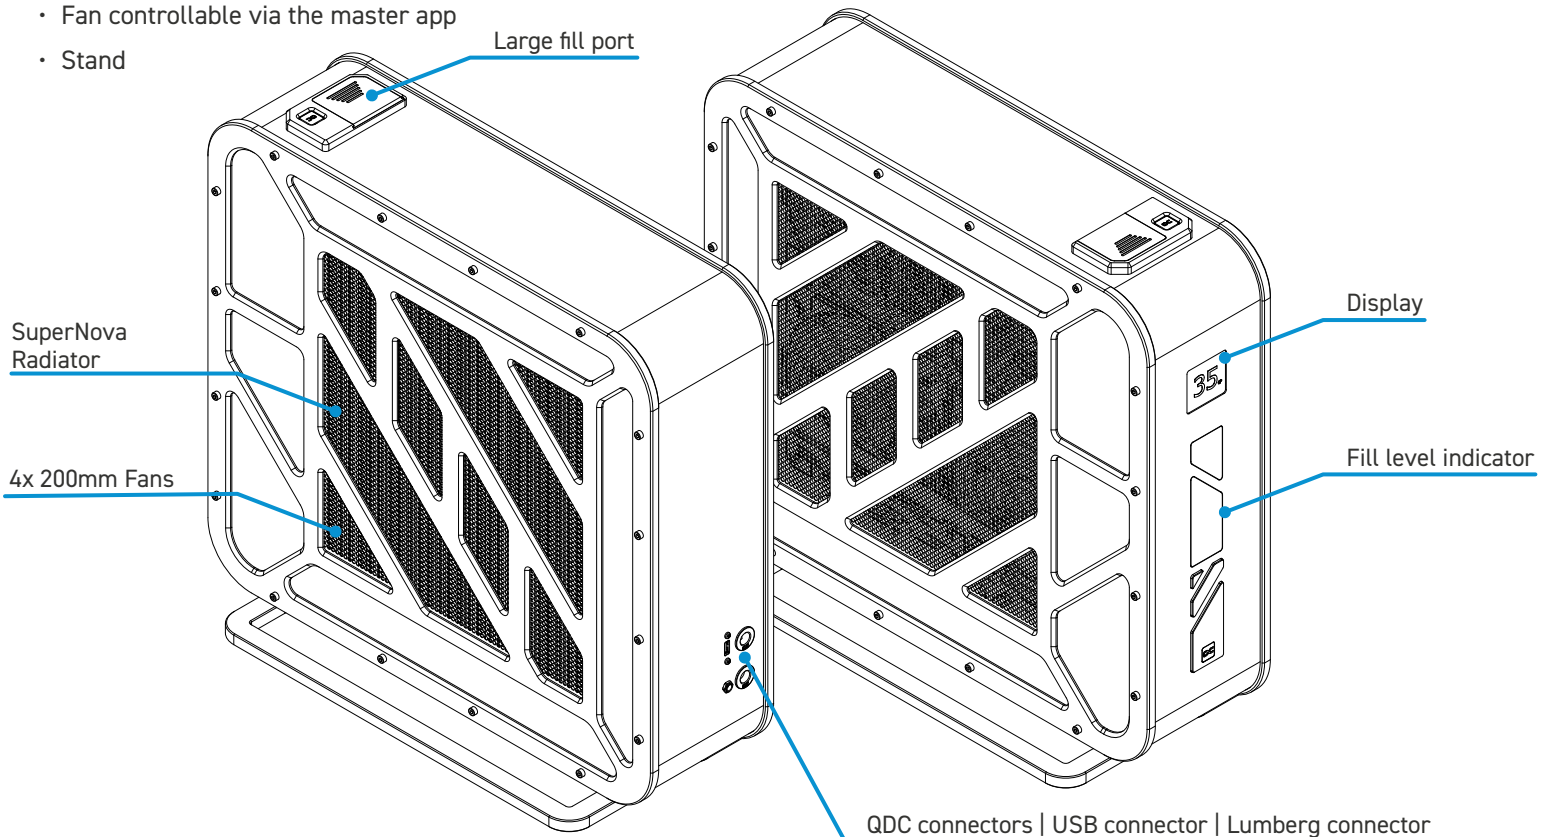

APEX NOVA STATION 4.200

The Apex Nova Station 4.200 contains everything you need to expand an existing cooling loop. This beautifully designed case with carbon look contains not only a NexXoS XT45 1260 SuperNova radiator, but also four 200mm fans and the Apex VPP pump. This powerful cooling unit can be connected using simple plug & play with quick-release fasteners.

EXTERNAL COOLING RAW POWER.

Features:

- Reservoir
- Dust filter
- Plug&Play via quick-release fasteners
- Hassle-free operation
- Fan controllable via the master app
- Stand

Variants:

- Alphacool Apex Nova Station 4.200 13748 (Probably available from Q1 2025)